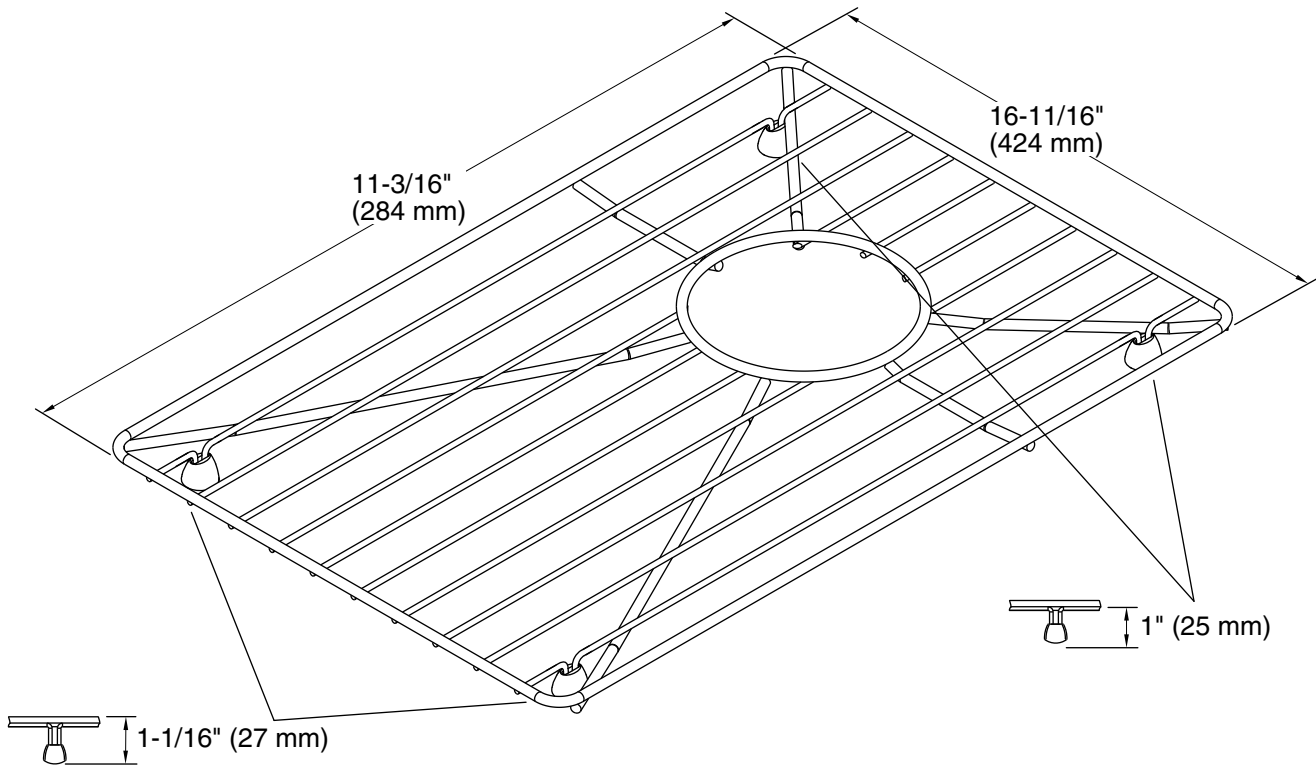

Features

- Fits in the small bowl of the K-3945 Vault and K-5416 Strive kitchen sinks.
- Helps protect sink surface from daily wear.
- Dishwasher-safe.
- Rubber feet provide added protection.

Material

- Durable stainless steel construction.

Color	Code	Description
	ST	Stainless Steel

Technical Information

All product dimensions are nominal.

Material: Stainless Steel